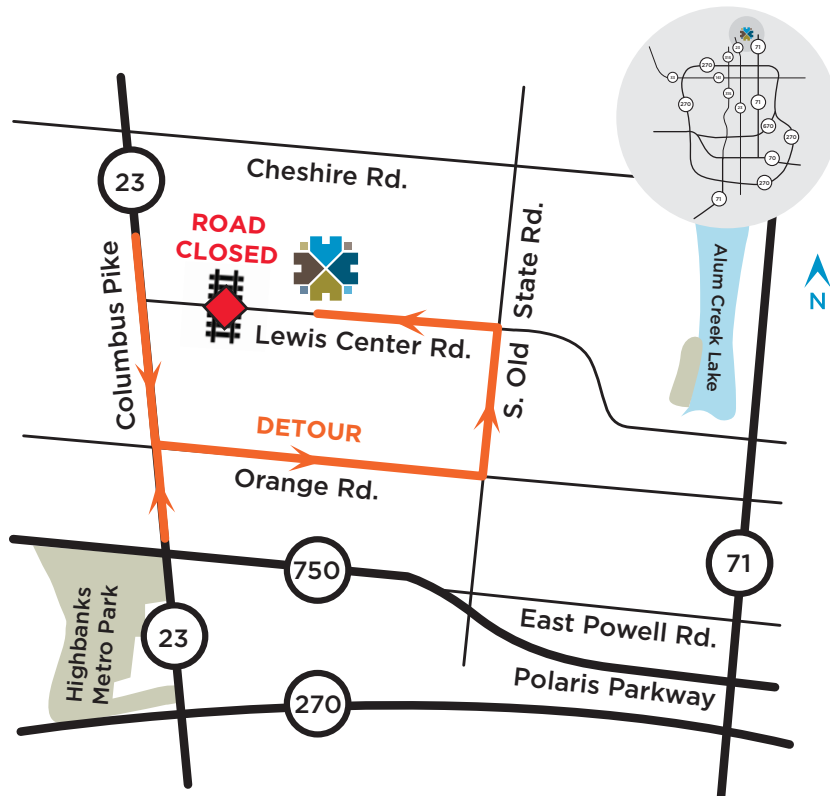

DIRECTIONS TO THE 2019 BIA PARADE OF HOMES

DIRECTIONS

- From I-71 North, take the Polaris Parkway/SR750 (exit 121) and turn left (West) towards Polaris Mall.
- Continue for approx. 2 miles (7 traffic lights) to S. Old State Road.
- Turn right (North) onto S. Old State Road and travel for approx. 3 miles to Lewis Center Road.
- Turn left (West) onto Lewis Center Road and travel approx. 1 mile to Evans Farm Drive.
- Turn right onto Evans Farm Drive.

If traveling from US 23, watch for and follow detour signs.

FOR GPS DEVICES USE ADDRESS:

**1992 Lewis Center Road
Lewis Center, Ohio 43035**

Please note, this address is located across the street from the Evans Farm neighborhood entrance.