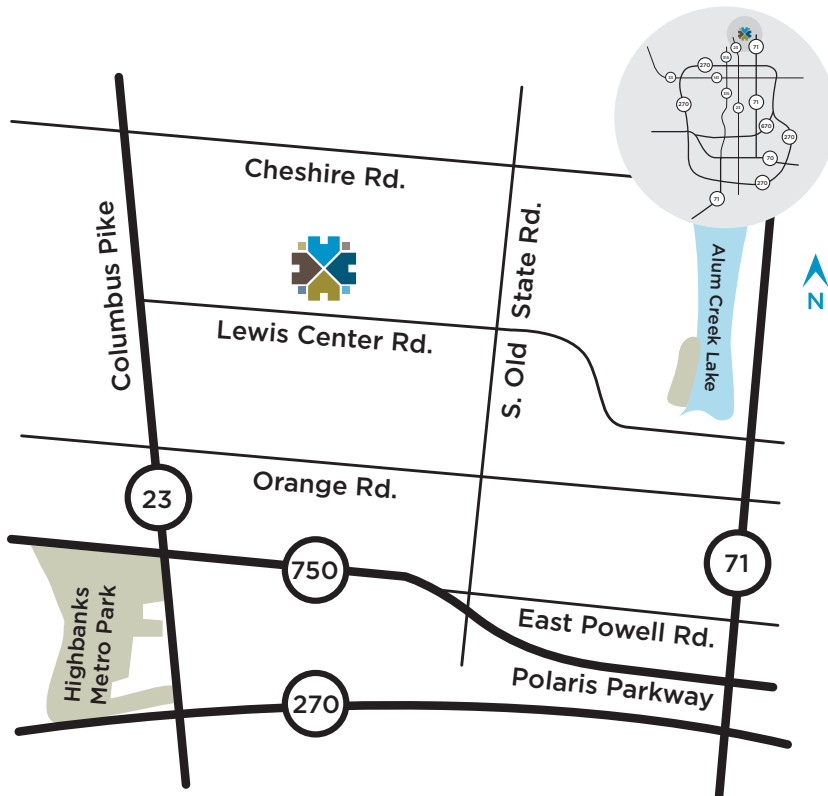

DIRECTIONS TO THE 2019 BIA PARADE OF HOMES

July 13-28

EVANS · F A R M ·

DIRECTIONS

- From I-71 North, take the Polaris Parkway/SR750 (exit 121) and turn left (West) towards Polaris Mall.
- Continue for approx. 2 miles (7 traffic lights) to S. Old State Road.
- Turn right (North) onto S. Old State Road and travel for approx. 3 miles to Lewis Center Road.
- Turn left (West) onto Lewis Center Road and travel approx. 1 mile to Evans Farm Drive.
- Turn right onto Evans Farm Drive.

FOR GPS DEVICES USE ADDRESS:

**1992 Lewis Center Road
Lewis Center, Ohio 43035**

Please note, this address is located across the street from the Evans Farm neighborhood entrance.