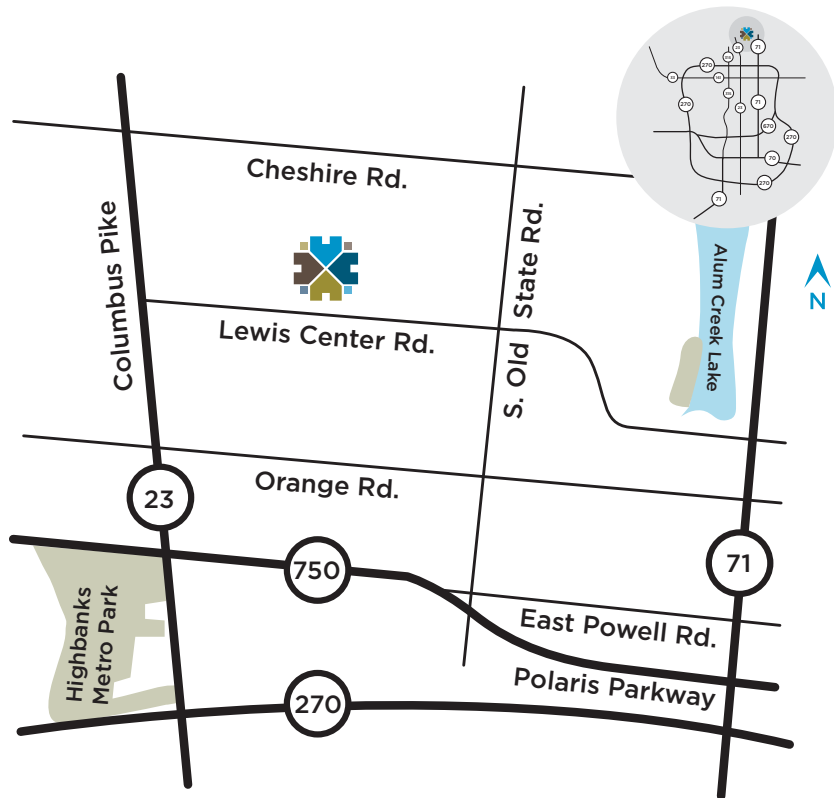

DIRECTIONS TO THE 2019 BIA PARADE OF HOMES

DIRECTIONS

- From I-71 North, take the Polaris Parkway/SR750 (exit 121) and turn left (West) towards Polaris Mall.
- Continue for approx. 2 miles (7 traffic lights) to S. Old State Road.
- Turn right (North) onto S. Old State Road and travel for approx. 3 miles to Lewis Center Road.
- Turn left (West) onto Lewis Center Road and travel approx. 1 mile to Evans Farm Drive.
- Turn right onto Evans Farm Drive.

FOR GPS DEVICES USE ADDRESS:

**1992 Lewis Center Road
Lewis Center, Ohio 43035**

Please note, this address is located across the street from the Evans Farm neighborhood entrance.